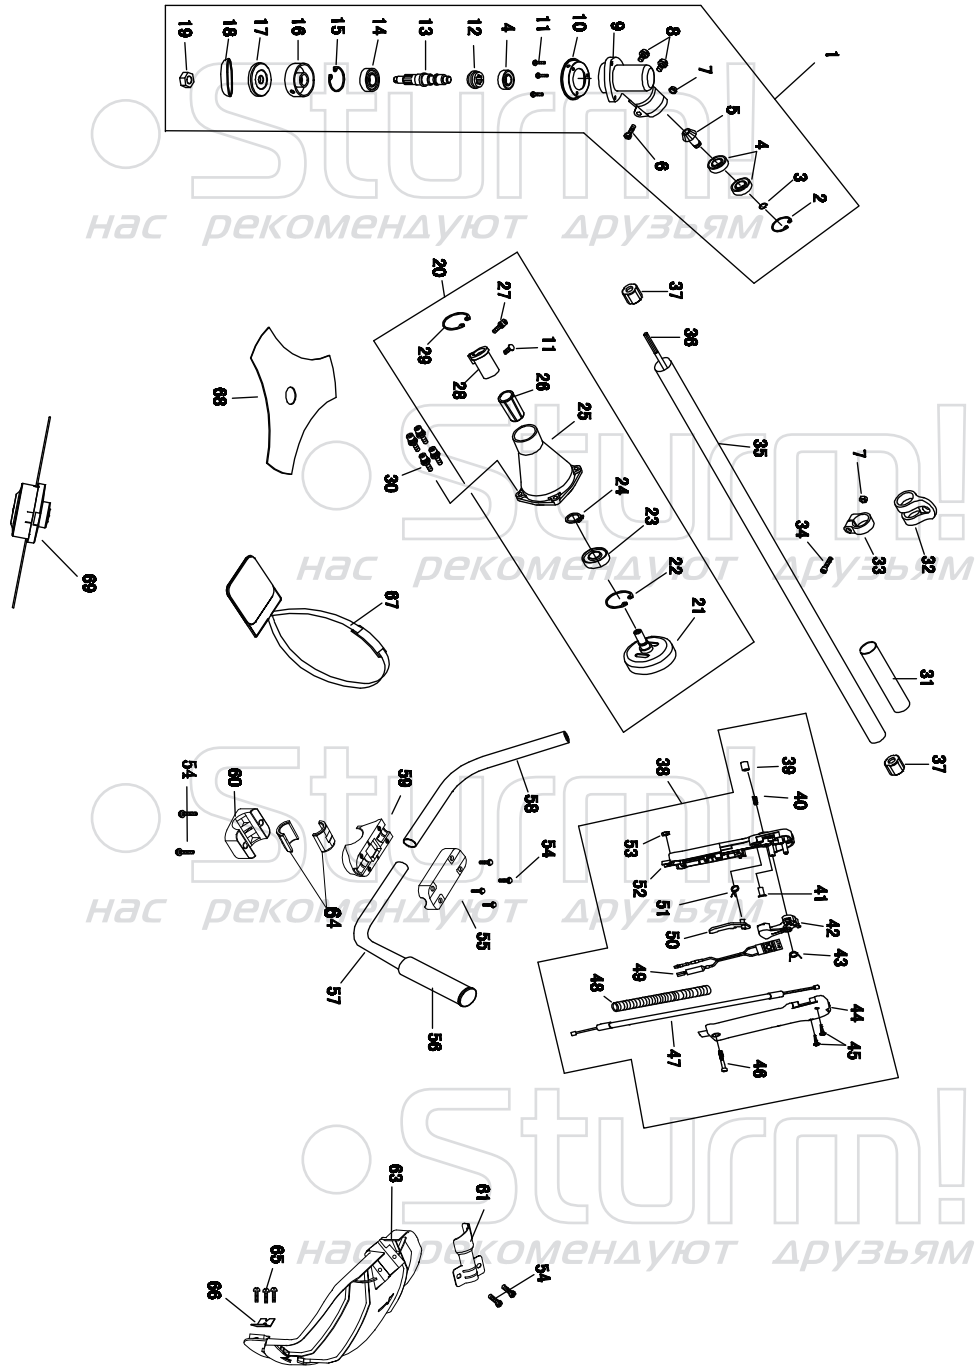

## BT89314

NO.	DESCRIPTION	NO.	DESCRIPTION
1	GEAR BOX	36	DRIVE SHAFT
2	RING 26	37	OIL-BEARING
3	RING 10	38	LEVEL ASSY
4	BEARING 6000-2RS	39	BUTTON
5	PINION	40	SPRING
6	SCREW M5X35	41	LOCKPIN
7	NUT M5	42	THROTTLE LEVER
8	SCREW ASSY M6X12	43	SPRING
9	GEAR BOX	44	BOX,RIGHT
10	SAFETY COVER A	45	SCREW ST4X16
11	SCREW ASSY M5X12	46	SCREW M6X30
12	GEAR	47	CABLE COMP
13	GEAR SHAFT	48	TUBE
14	BEARING 6002-2RS	49	STOP SWITCH
15	RING 32	50	SAFETY LEVER
16	HOLDER A	51	SPRING
17	HOLDER B	52	BOX,LEFT
18	SAFETY COVER B	53	NUT M6
19	LEFT NUT M10	54	SCREW ASSY M5X25
20	CLUTCH COMP.	55	CAP,UPPER
21	CLUTCH DRUM COMP.	56	RUBBER COVER
22	RING 35	57	LEFT HANDGRIP
23	BEARING 6202-2RS	58	RIGHT HANDGRIP
24	RING 15	59	BRACKET
25	CLUTCH CASE	60	CAP, LOWER
26	RUBBER COVER	61	BRACKET
27	SCREW ASSY M6X25	63	SAFETY GUARD
28	CONNECTING ROD	64	BUSH
29	RING 45	65	SCREW ST4X10
30	SCREW ASSY M6X30	66	GUARD BLADE
31	RUBBER COVER	67	HARNES ASSY
32	HARNES CLAMP	68	BLADE
33	CLAMP	69	NYLON CUTTER HEAD
34	SCREW M5X20		
35	PIPE		