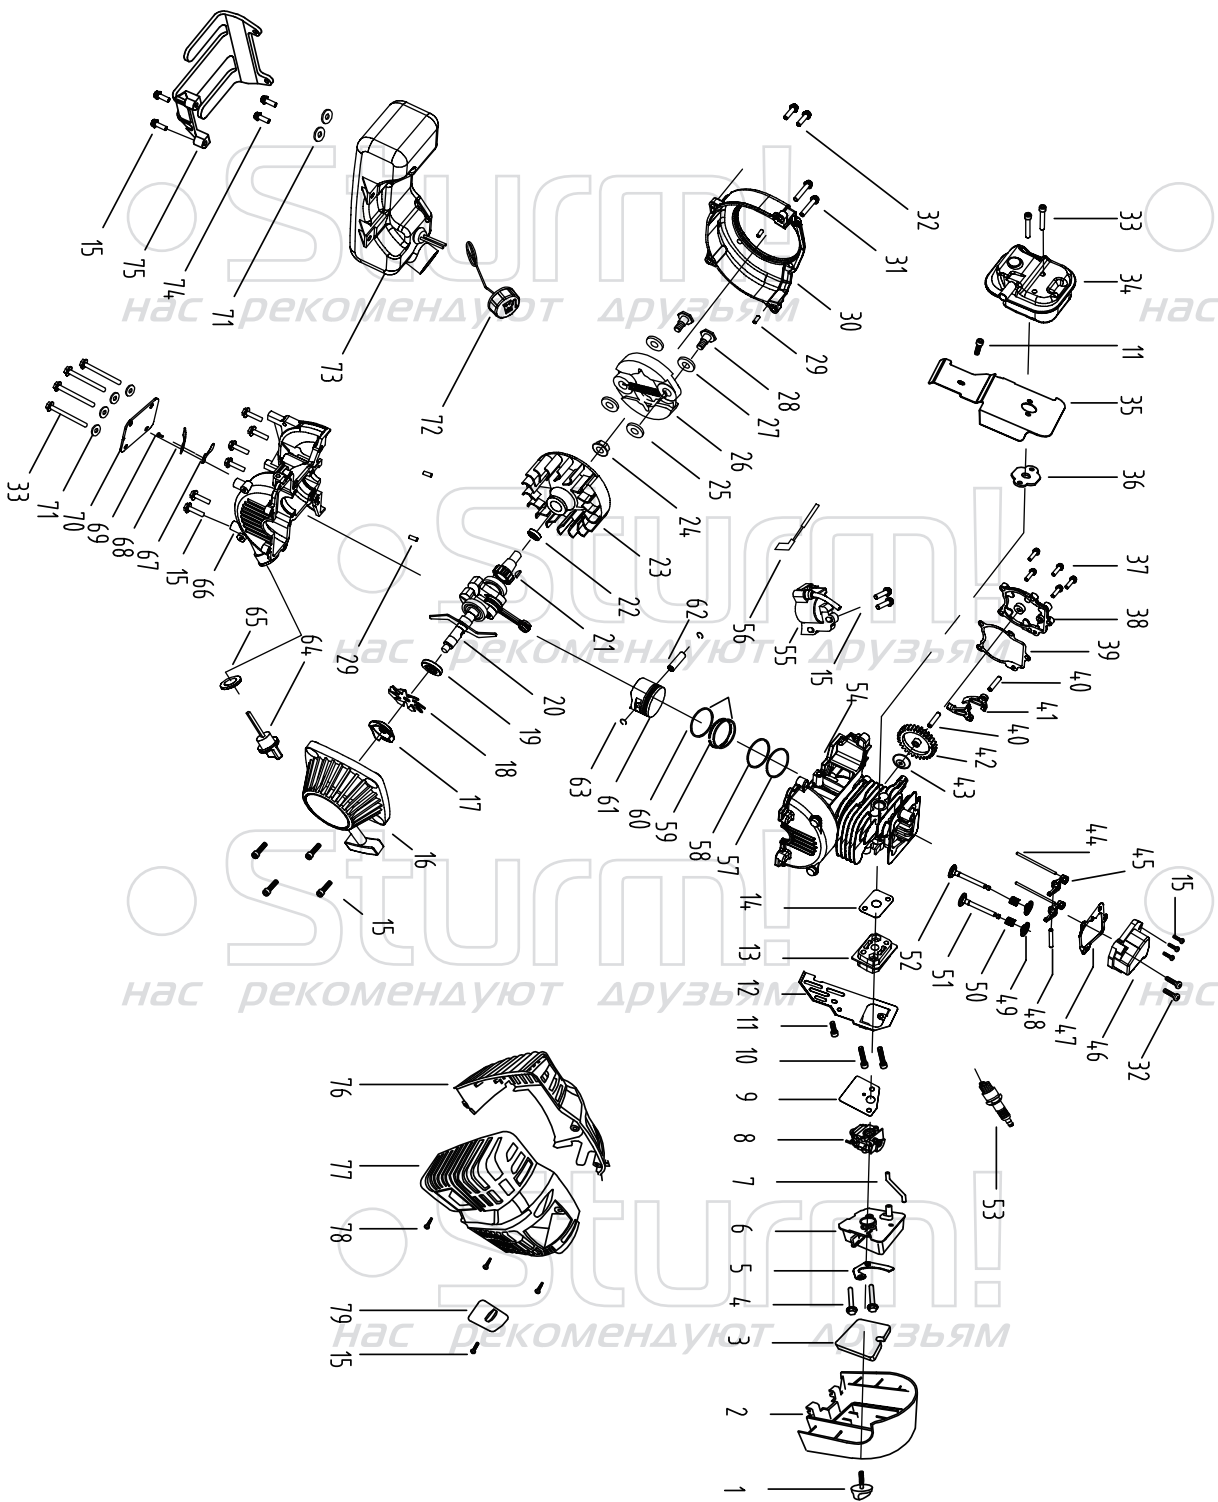

GASOLINE ENGINE BT89314

NO.	DESCRIPTION	NO.	DESCRIPTION
1	LOCKING NUT M4×17	41	BELOW ROCKER
2	AIR FILTER COVER	42	CAM WHEEL
3	AIR FILTER SPONGE	43	CAM WHEEL WASHER
4	SCREW M4×17	44	JIB
5	ANTI-OIL BOARD	45	UPPER ROCKER
6	AIR FILTER SET	46	CYLINDER COVER
7	WIND PIPE	47	CYLINDER COVER WASHER
8	CARBURETOR	48	PIN Ø4*30.5
9	CARBURETOR PAPER WASHER	49	SPRING SEAT
10	BOLT M5X35	50	SPRING
11	BOLT M5X12	51	OUTPUT VALVE
12	ADMITTING PIPE BOARD	52	INPUT VALVE
13	ADMITTING PIPE	53	SPARK PLUG
14	ADMITTING PIPE R WASHER	54	CYLINDER
15	BOLT M5X20	55	IGNITOR
16	STATER	56	FLAMEOUT CABLE
17	START PAWL	57	FIRST PISTON RING
18	FAN	58	SECOND PISTON RING
19	OIL SEAL Ø25*Ø12*6	59	WAVE RING
20	CRANK	60	RING
21	KEY 3*5*13	61	PISTON
22	OIL SEAL Ø25*Ø15*6	62	PISTON PIN
23	FLY WHEEL	63	PISTON PIN CIRCLIP
24	NUT M10X1.25	64	DIPSTICK
25	CLUTCH WASHER Ø16*Ø8*1.5	65	DIPSTICK O-RING
26	CLUTCH	66	CASE
27	WAVE WASHER Ø16*Ø11*0.4	67	REED
28	BOLT M8*10*25	68	BOARD
29	PIN Ø4*8	69	SCREW M3X8
30	SIDE COVER	70	BOARD
31	BOLT M5X30	71	WASH Ø5
32	BOLT M5X25	72	FUEL TANK COVER
33	BOLT M5X55	73	FUEL TANK
34	MUFFLER	74	BOLT M5X16
35	MUFFLER BOARD	75	FUEL TANK BRACKET
36	MUFFLER WASHER	76	CASE FRONT COVER
37	SCREW M4X16	77	CASE REAR COVER
38	SIDE COVER	78	SCREW ST5X14
39	SIDE COVER WASHER	79	SPARK PLUG COVER
40	SIDE PIN Ø5*25.6		

BT89314-EX-RUS220905

нас рекомендуют друзьям